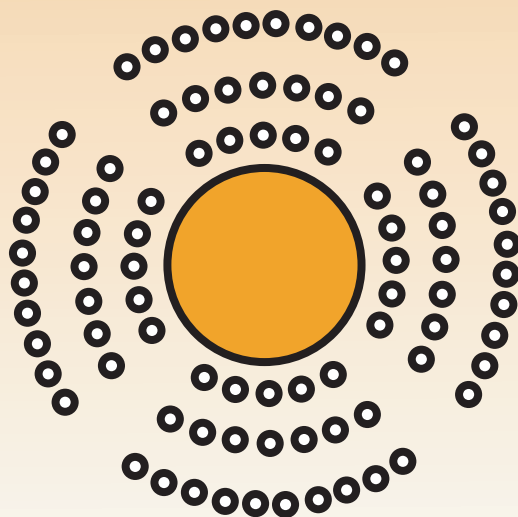

Proper seating arrangement for Drum Circles

Drum Magic

with *Jana Broder*

www.DrumMagic.net

(813)361-4667

Outer circle has 40 seats (4 groups of 10)

Middle circle has 28 seats (4 groups of 7)

Inner circle has 20 seats (4 groups of 5)

Seating for 88 drummers with four walking aisles and the open center